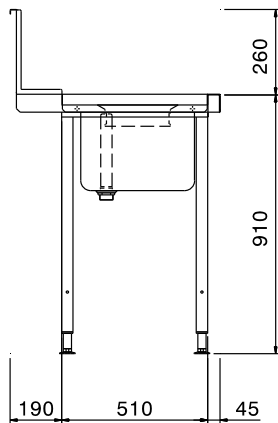

Key Information:

External dimensions, Width:	
865310 (BHHPTBH14R)	1400 mm
External dimensions, Depth:	745 mm
External dimensions, Height:	1170 mm
Net weight:	12 kg
Splashback Dimensions, Height:	300 mm
Basin dimensions:	500x400x300h