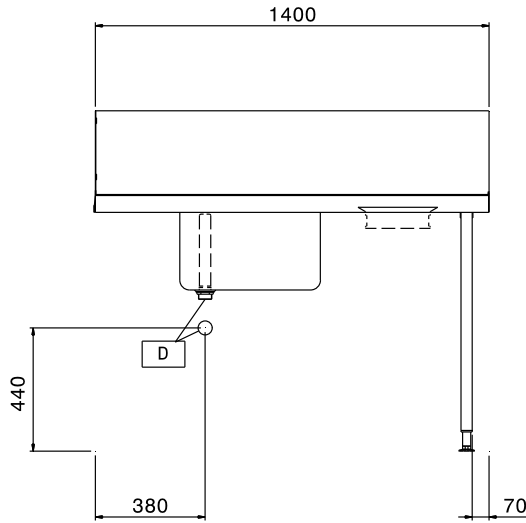

Key Information:

External dimensions, Width:	
865310 (BHHPTBH14R)	1400 mm
External dimensions, Depth:	745 mm
External dimensions, Height:	1170 mm
Net weight:	12 kg
Splashback Dimensions, Height:	300 mm
Basin dimensions:	500x400x300h

Front

Side